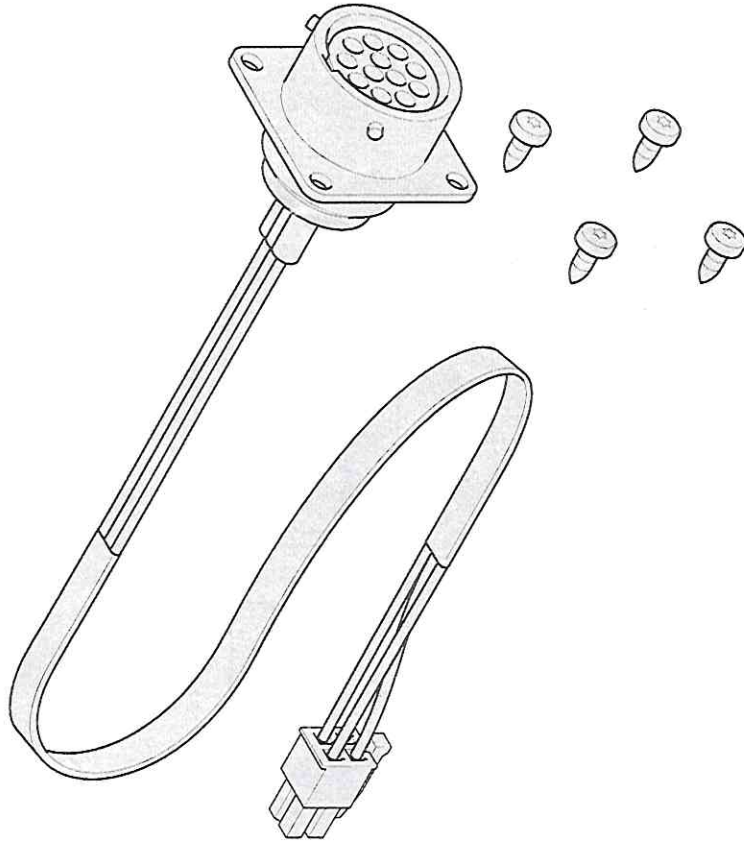

SWITZERLAND
ESAB AG
Dullikon
Tel: +41 1 741 25 25
Fax: +41 1 740 30 55

UKRAINE
ESAB Ukraine LLC
Kiev
Tel: +38 (044) 501 23 24
Fax: +38 (044) 575 21 88

North and South America

ARGENTINA
CONARCO
Buenos Aires
Tel: +54 11 4 753 4039
Fax: +54 11 4 753 6313

BRAZIL
ESAB S.A.
Contagem-MG
Tel: +55 31 2191 4333
Fax: +55 31 2191 4440

CANADA
ESAB Group Canada Inc.
Mississauga, Ontario
Tel: +1 905 670 02 20
Fax: +1 905 670 48 79

MEXICO
ESAB Mexico S.A.
Monterrey
Tel: +52 8 350 9589
Fax: +52 8 350 7554

USA
ESAB Welding & Cutting Products
Florence, SC
Tel: +1 843 669 44 11
Fax: +1 843 664 57 48

CHINA
Shanghai ESAB AP
Shanghai
Tel: +86 21 2326 3000
Fax: +86 21 6566 6522

INDIA
ESAB India Ltd
Calcutta
Tel: +91 33 478 45 17
Fax: +91 33 468 18 80

INDONESIA
P.T. ESABindo Pratama
Jakarta
Tel: +62 21 460 0188
Fax: +62 21 461 2929

JAPAN
ESAB Japan
Tokyo
Tel: +81 45 670 7073
Fax: +81 45 670 7001

MALAYSIA
ESAB (Malaysia) Snd Bhd
USJ
Tel: +603 8023 7835
Fax: +603 8023 0225

SINGAPORE
ESAB Asia/Pacific Pte Ltd
Singapore
Tel: +65 6861 43 22
Fax: +65 6861 31 95

SOUTH KOREA

ESAB SeAH Corporation
Kyungnam
Tel: +82 55 269 8170
Fax: +82 55 289 8864

UNITED ARAB EMIRATES
ESAB Middle-East FZE
Dubai
Tel: +971 4 887 21 11
Fax: +971 4 887 22 63

Africa
EGYPT
ESAB Egypt
Dokki
Tel: +20 2 360 95 69
Fax: +20 2 393 32 13

SOUTH AFRICA
ESAB Africa Welding & Cutting Ltd
Durbanville 7570 - Cape Town
Tel: +27 (0)21 975 8824

Remote outlet Kit

0465 424 880

Warrior™ 400i CC/CV

Warrior™ 500i CC/CV

Assembly instruction

0463 376 001 GB 20131210

www.esab.com

© ESAB AB